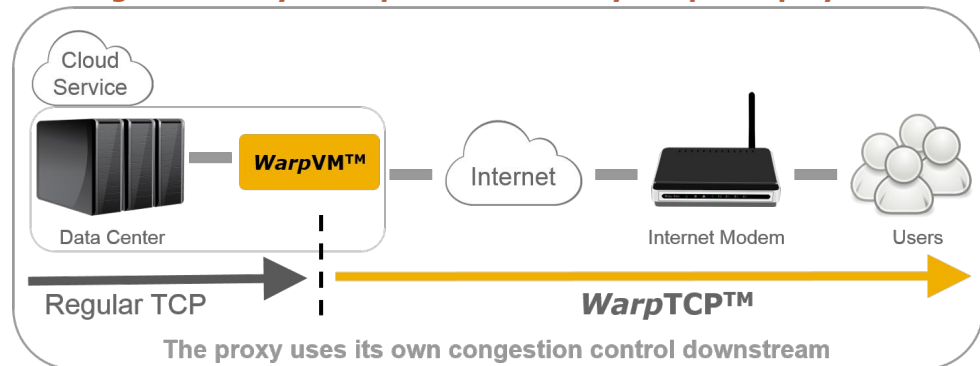

WarpTCP™ BENEFITS

DESIGNED FOR CLOUD & MOBILE DEVICES

Optimizes performance for high noise networks

SINGLE BOX DEPLOYMENT

Patented one-box solution costs significantly less than competing two-box solutions

ACCELERATES ENCRYPTED TRAFFIC

Full performance when handling encrypted and compressed traffic

MAXIMIZES BANDWIDTH

Increases network efficiency without costly network equipment upgrades, while complimenting past and future network investments

ADJUSTS FOR GROWTH

Solves the growing challenge of ad hoc Wi-Fi and cellular users

WARPVM™ TECHNICAL SPECS

Feature	WarpVM™
Model	c4.2xlarge
vCPU	8
Memory	12GB
Storage	EBS-Optimized (200GB)
Dedicated EBS Bandwidth	1,000Mbps
Processor Type	High frequency Intel Xeon E5-2666 v3 (Haswell) processors optimized specifically for EC2

High Efficiency Transparent TCP Proxy Simple Deployment

Learn more at www.badunetworks.com/products/warpvm

About BADU NETWORKS

Founded in 2012, Badu Networks has become the market leader in TCP optimization solutions with our patented WarpTCP™ technology that delivers up to a 10x improvement in performance and throughput. Our appliance and software products leverage this patented technology to maximize existing network ROI by dramatically reducing webpage load and file transfer times and improving mobile application responsiveness. For more information, visit www.badunetworks.com.