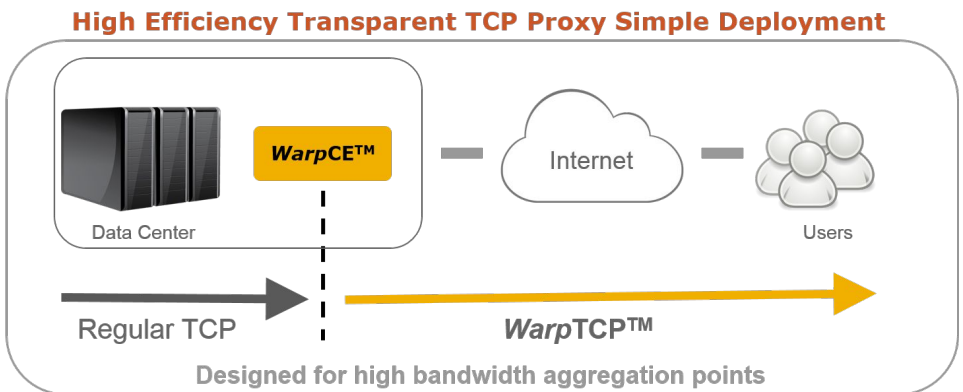

Each WarpCE™ blade supports 10Gbps proxied traffic

OVERVIEW

WarpCE™ is built on Badu Networks' patented WarpTCP™ technology designed with the future in mind, to serve the dramatic increase in network traffic, mobile devices, users, and globalization. WarpTCP™ is not WAN optimization or caching - WarpTCP™ handles TCP by making it smarter. Badu's single-box solutions handle encrypted traffic, optimize bandwidth utilization, and perform for high noise networks like Wi-Fi, Cloud, and mobile. By delivering up to a 10x improvement in performance and throughput, WarpTCP™ ensures you'll get the most out of your network.

WarpCE™ TCP OPTIMIZATION PROXY

WarpCE™ is a transparent TCP optimization proxy system designed for high bandwidth aggregation points. The modular proxy system supports up to 400Gbps. WarpCE™'s flexible design relies on its blades, each supporting 10Gbps optimized traffic. It can be deployed in a service provider's core network or in front of hundreds or thousands of servers in a data center; all with no changes required for servers or clients.

ACCELERATES ENCRYPTED TRAFFIC

Full performance when handling encrypted and compressed traffic

MAXIMIZES BANDWIDTH

Increases network efficiency without costly network equipment upgrades, while complementing past and future network investments

ADJUSTS FOR GROWTH

Solves the growing challenge of ad hoc Wi-Fi and cellular users

WARPCE™ TECHNICAL SPECS

Feature	WarpCE™
Maximum Optimized Throughput	400Gbps
Network Adapter Options	40 x 10Gbps - Single-mode Fiber - Multi-mode Fiber 4 x 100Gbps
Total Hardware Footprint	4U + 1U, per blade
Management Network	Gb Ethernet
Data Connections	Multi-node Fiber
Maximum Simultaneous Flows	200,000,000