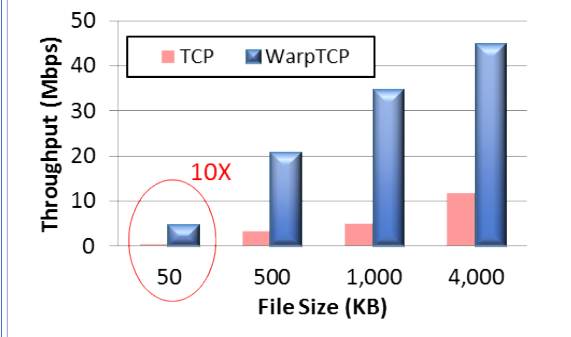

10X Benefit in Severe case: Aircraft Wi-Fi