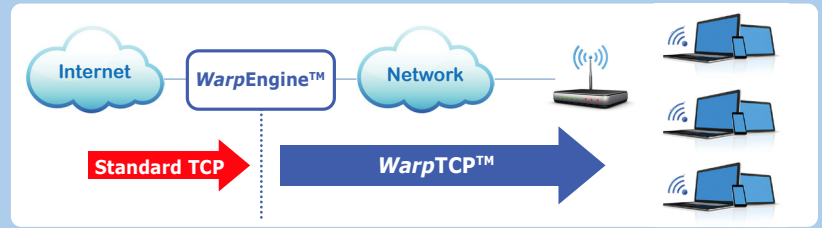

ACHIEVING 10X

High Efficiency Transparent TCP Proxy

▲ The proxy uses its own congestion control downstream

WarpTCP™ maintains throughput when congestion shuts other networks down