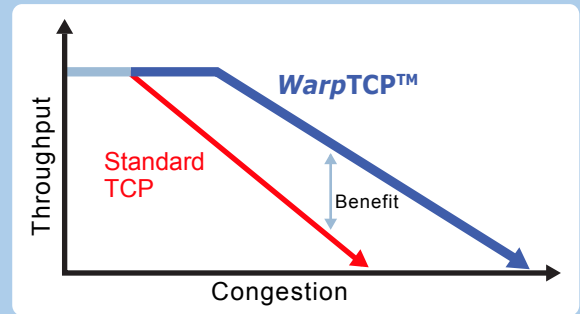

USE CASES

Scalable to handle large volume cases

WarpTCP™ is able to deploy to a single location and benefit is dispersed to remote users. WAN Optimization's two-point solution requirement limits their range of use cases where *WarpTCP™* excels:

- Satellite data service
- Cellular carriers - LTE base station
- Internet service providers
- Enterprise Wi-Fi
- VPNs
- Venues, hotels, and schools
- Underdeveloped & long connections

ACHIEVING 10X

High Efficiency Transparent TCP Proxy

▲ The proxy uses its own congestion control downstream

WarpTCP™ maintains throughput when congestion shuts other networks down

CASE STUDIES

▲ *WarpTCP™* Network Configuration

In a typical office with multiple users *WarpTCP™* showed up to 3-times faster throughput