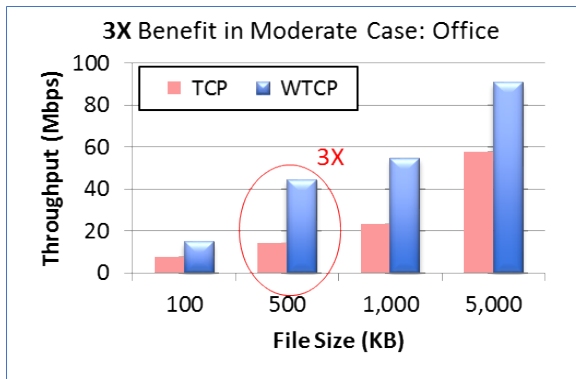

▲ The proxy uses its own congestion control downstream

WarpTCP™ maintains throughput when congestion shuts other networks down

CASE STUDIES

▲ *WarpTCP™* Network Configuration

In a typical office with multiple users *WarpTCP™* showed up to 3-times faster throughput